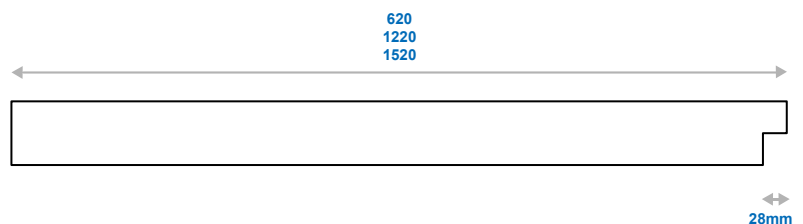

RECESSED LUMINAIRES ALPHA

Approximate Dimensions:

Width: 592 mm
Length: 1220 mm

General Data:

Construction:

Body	Cold formed Sheet Metal with White Epoxy Powder Paint
Louvre	High-brightness Aluminum lay-in LBR Louvre
Lamp Holders	Positive Action Rota-lock
Ballast	Available with low loss Magnetic or high Efficiency "A2" Electronic
IP Rating	IP20

Typical Applications:

Low cost indoor lighting applications
Office's
Schools

Front View:

Side View: