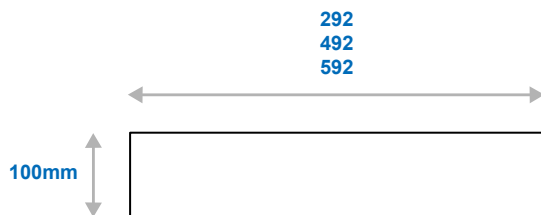

Front View: